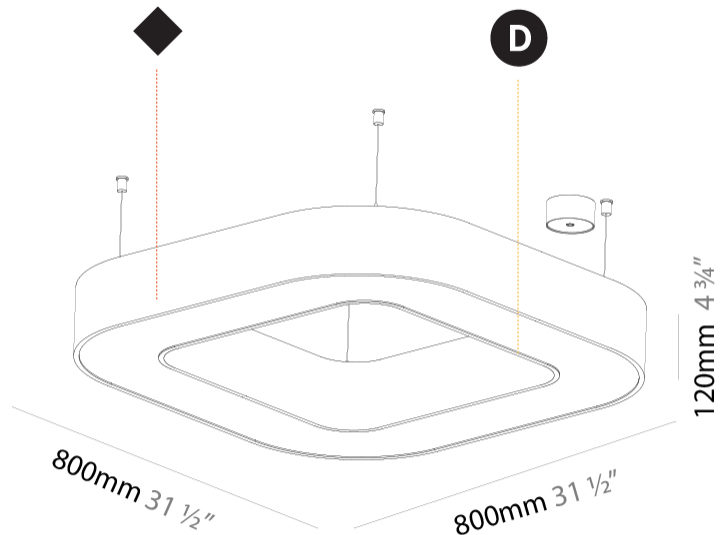

GENERAL

Series: Glorious
Subseries: Glorious Quantum
Brand: Prolicht
Division: Architectural
Mounting Type: Suspension
Mounting Location: Ceiling
Subcategory: Ambient

PHYSICAL

Shape: Square
Length (mm): 800
Length (in): 31 1/2
Width (mm): 800
Width (in): 31 1/2
Height (mm): 120
Height (in): 4 3/4
Max. Overall Height (mm): 2120
Max. Overall Height (in): 83 7/16
Light Distribution: Direct
Weight (kg): 9.422
Weight (lbs): 20.73
Diffuser: PMMA - Opal or Micro-Prism
Fixture Finish: SSR / BKV / CWI / CRY / HAB / LAG / UFT / ITA / RUA / RUR / MIC / FTG / MYG / TWT / LOD / PUS / FRO / FUP / KIA / POP / BLS / SPG / MEY / GOH / GUM / CHC / COM / ABZ / JAG / OBR / MOS / ROR
Fixture Material: Aluminum

ELECTRICAL

Lamp Type: LED (Zhaga Standard)
Input Wattage (W): 40
Total Output Wattage (W): 31 / 25.6 (3500K)
Dimming: Non-Dimming / Phase Dimming (120Vac only) / 0-10V Dimming
Driver Included: Yes
Driver Location: Integrated
Driver Type: Constant Current - 120 / 277Vac
Driver Class: Class 2
Input Voltage (V): 120 - 277
Constant Current (MA): 350 / 800 (3500K)

LED

Color Temperature (°K): 3000 / 3500 / 4000
Max. Delivered Lumen (lm): 3690 / 3822 / 3900
CRI: >80 CRI
Efficiency (%): 65
Lamp Life (hrs): 50000

OPTICAL

RATINGS AND CERTIFICATIONS

Certified By: Certified for North American Standards
IP rating: IP20